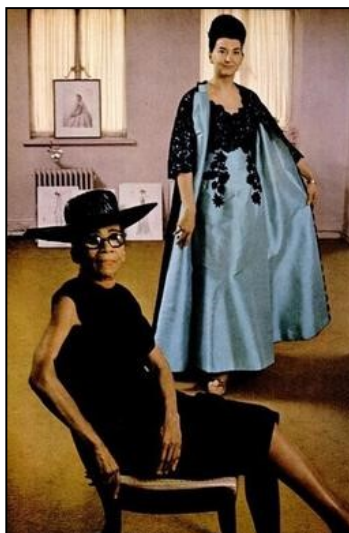

Ann Lowe with a design