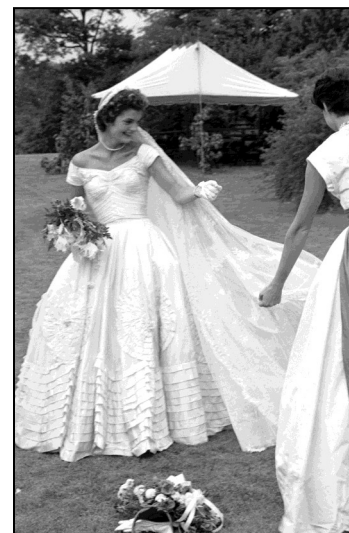

Ann Lowe with a design

Jackie Kennedy's wedding gown

Winterthur Museum: Our visit starts with a tram tour of the gardens. Join a self-guided tour, "Intro to Winterthur" of the mansion and spend time exploring exhibits. End the day with a trip through the gift store.

Experience the dress designs of Ann Lowe: See the largest exhibition of Ann Lowe's work, featuring 40 iconic gowns illuminating her evolution as a designer from the 1920s to the 1960s. Her distinctive style is feminine, elegant, and often incorporates hand-made floral elements. The exhibit includes a replica of Jackie Kennedy's wedding gown.